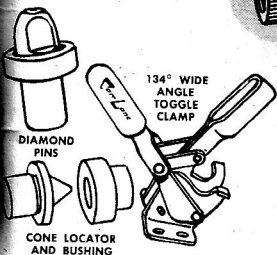

WHO

NEEDS A CRYSTAL BALL THESE DAYS?

TO DECIDE
WHERE TO
BUY THE BEST
IN JIG & FIXTURE
COMPONENTS

... of course
AND

SWIVEL
NUTS

BULLET
NOSE DOWEL
AND BUSHING

HOIST
RING

134° WIDE
ANGLE
TOGGLE
CLAMP

DIAMOND
PINS

CONE LOCATOR
AND BUSHING

STEP BLOCK SETS

- THIS IS JUST A FEW OF THE NEWEST CARR-LANE HIGH QUALITY PRECISION ITEMS. FOR MORE NEW ONES AND ALL OF THE OLD FAVORITES — WRITE OR WIRE FOR LATEST CATALOG.